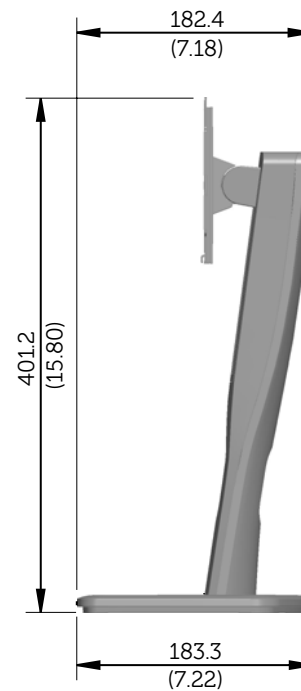

P1913 Outline Dimensions

Norminal Dimensions

Unit: mm (inch)

Back view of Monitor without stand

P1913S Outline Dimensions

Nominal Dimensions
Unit: mm (inch)

Back view of Monitor without stand

P2213 Outline Dimensions

Nominal Dimensions
Unit: mm (inch)

Back view of Monitor without stand