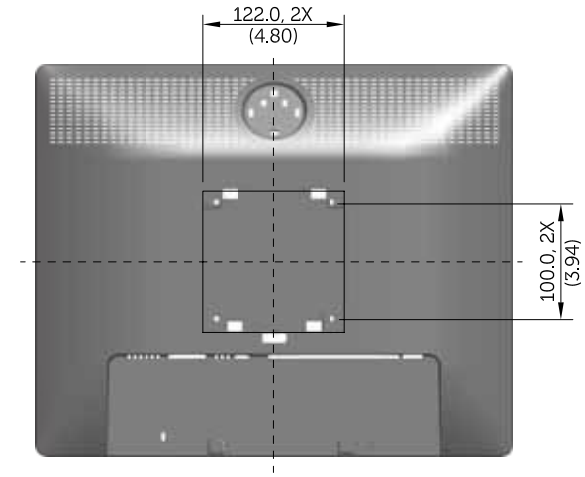

P1913 Outline Dimensions

Norminal Dimensions

Unit: mm (inch)

Back view of Monitor without stand

P1913S Outline Dimensions

Nominal Dimensions
Unit: mm (inch)

Back view of Monitor without stand

P2213 Outline Dimensions

Nominal Dimensions
Unit: mm (inch)

Back view of Monitor without stand