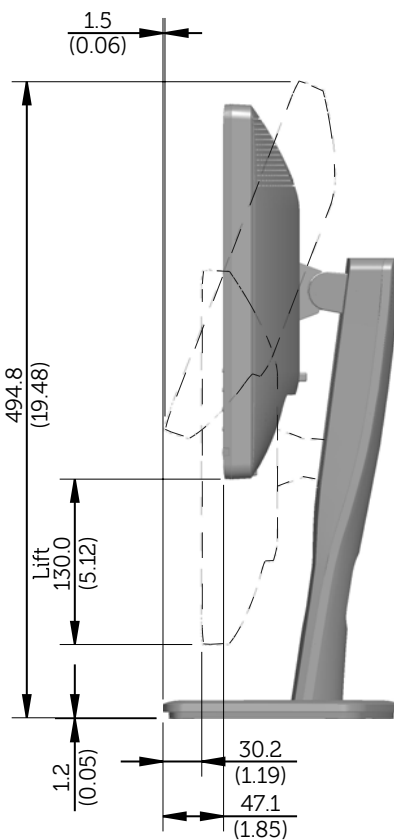

P1913 Outline Dimensions

Norminal Dimensions

Unit: mm (inch)

Back view of Monitor without stand

P1913S Outline Dimensions

Nominal Dimensions
Unit: mm (inch)

Back view of Monitor without stand

P2213 Outline Dimensions

Nominal Dimensions
Unit: mm (inch)

Back view of Monitor without stand