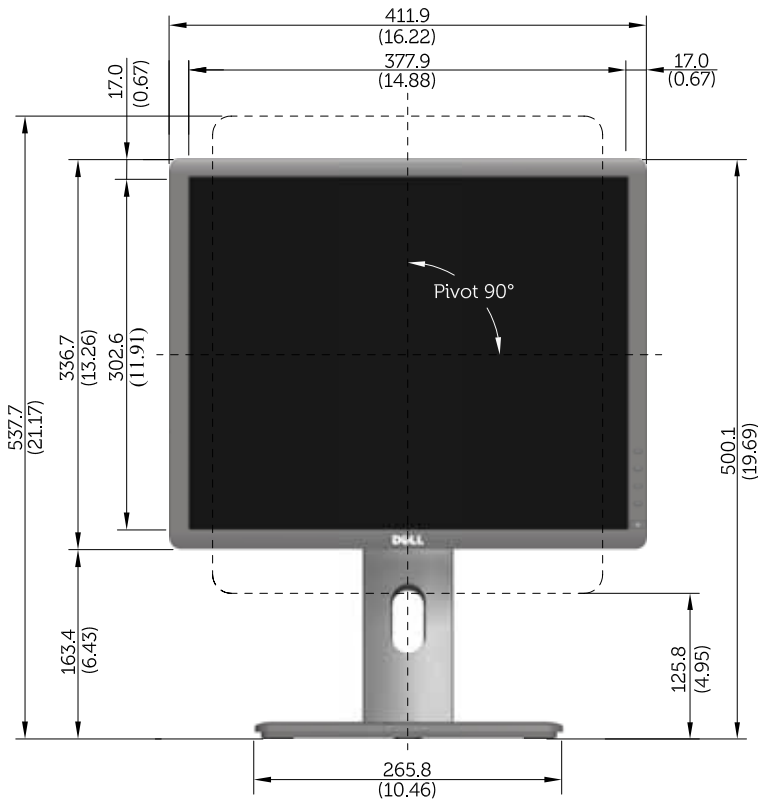

P1913 Outline Dimensions

Norminal Dimensions

Unit: mm (inch)

Back view of Monitor without stand

P1913S Outline Dimensions

Nominal Dimensions
Unit: mm (inch)

Back view of Monitor without stand

P2213 Outline Dimensions

Nominal Dimensions
Unit: mm (inch)

Back view of Monitor without stand