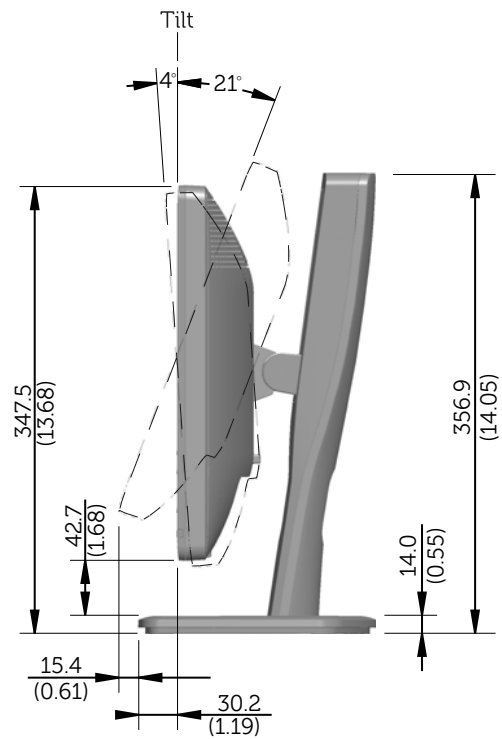

P1913 Outline Dimensions

Norminal Dimensions

Unit: mm (inch)

Back view of Monitor without stand

P1913S Outline Dimensions

Nominal Dimensions
Unit: mm (inch)

Back view of Monitor without stand

P2213 Outline Dimensions

Nominal Dimensions
Unit: mm (inch)

Back view of Monitor without stand