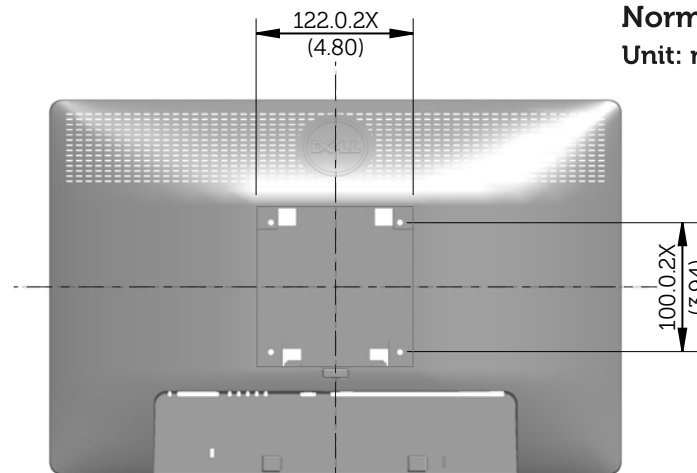

P1913 Outline Dimensions

Norminal Dimensions

Unit: mm (inch)

Back view of Monitor without stand

P1913S Outline Dimensions

Nominal Dimensions
Unit: mm (inch)

Back view of Monitor without stand

P2213 Outline Dimensions

Nominal Dimensions
Unit: mm (inch)

Back view of Monitor without stand