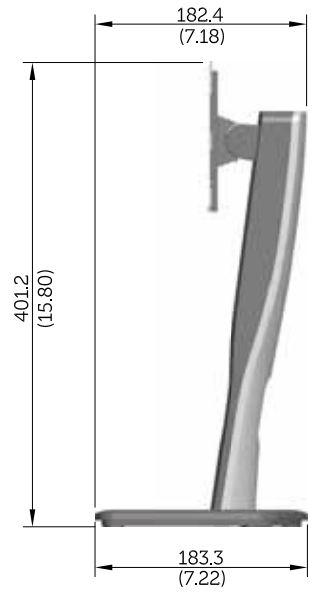

P1913 Outline Dimensions

Norminal Dimensions

Unit: mm (inch)

Back view of Monitor without stand

P1913S Outline Dimensions

Nominal Dimensions
Unit: mm (inch)

Back view of Monitor without stand

P2213 Outline Dimensions

Nominal Dimensions
Unit: mm (inch)

Back view of Monitor without stand