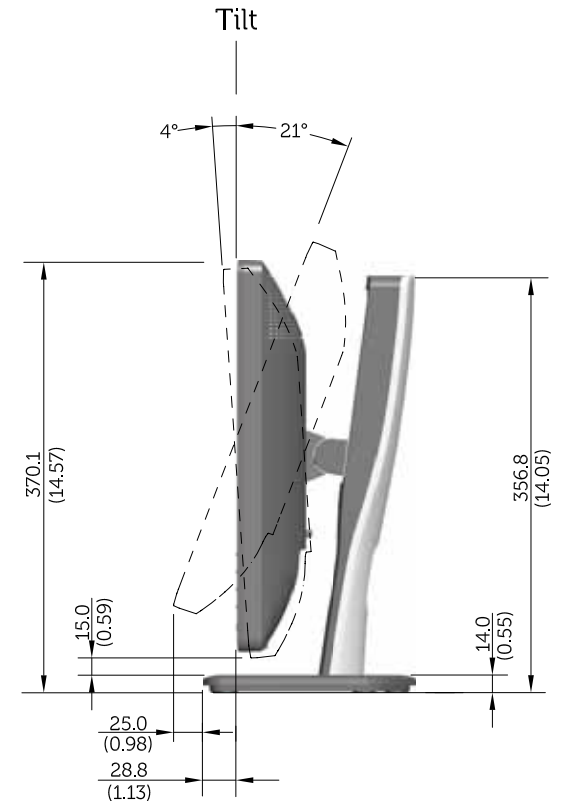

P1913 Outline Dimensions

Norminal Dimensions

Unit: mm (inch)

Back view of Monitor without stand

P1913S Outline Dimensions

Nominal Dimensions
Unit: mm (inch)

Back view of Monitor without stand

P2213 Outline Dimensions

Nominal Dimensions
Unit: mm (inch)

Back view of Monitor without stand