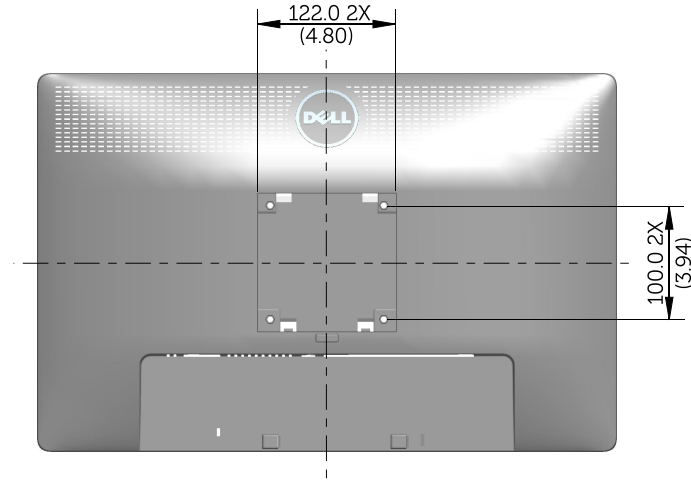

P1913 Outline Dimensions

Norminal Dimensions

Unit: mm (inch)

Back view of Monitor without stand

P1913S Outline Dimensions

Nominal Dimensions
Unit: mm (inch)

Back view of Monitor without stand

P2213 Outline Dimensions

Nominal Dimensions
Unit: mm (inch)

Back view of Monitor without stand