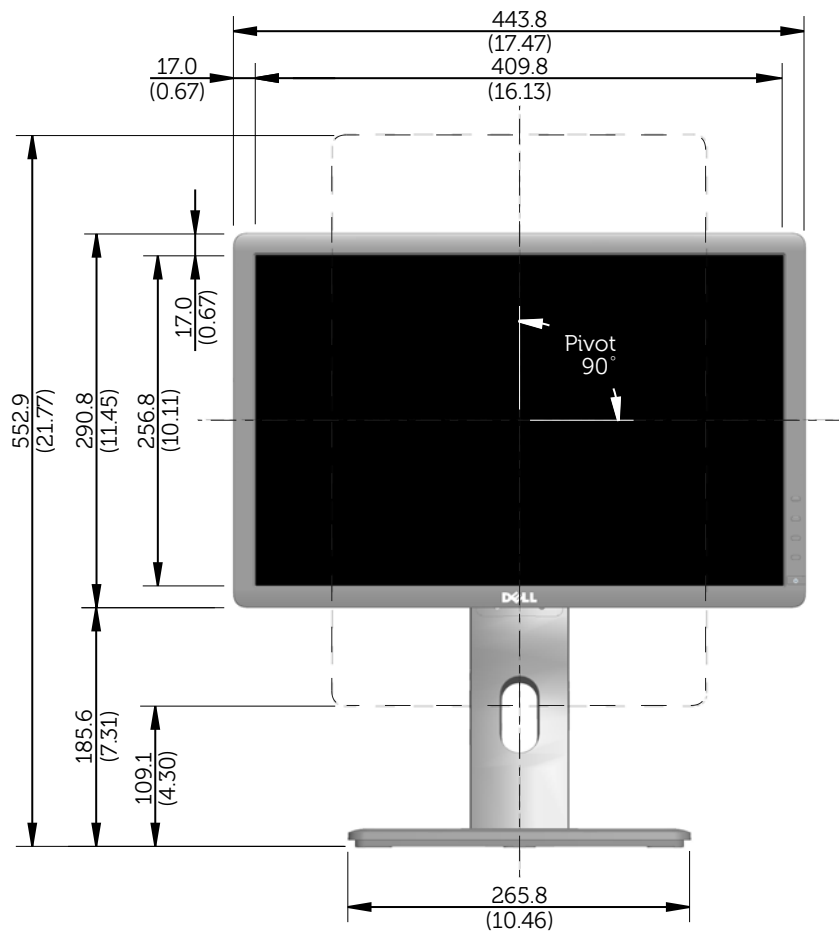

P1913 Outline Dimensions

Norminal Dimensions

Unit: mm (inch)

Back view of Monitor without stand

P1913S Outline Dimensions

Nominal Dimensions
Unit: mm (inch)

Back view of Monitor without stand

P2213 Outline Dimensions

Nominal Dimensions
Unit: mm (inch)

Back view of Monitor without stand